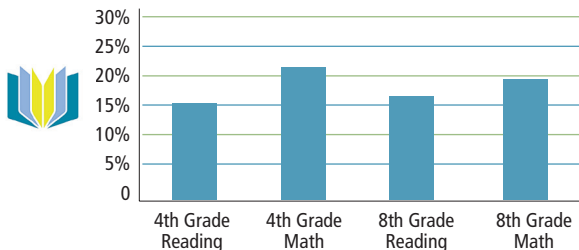

Homeless Children in 2010: **53,129**

Homeless Children: 2006 to 2010

**2010 Child Wellbeing Rank: 33**

Health Problems of Children Below 100% Poverty

### Child Food Security

Households with very low food security: **6%**  
Eligible households participating in SNAP: **61%**

Education Proficiency: Reading and Math  
(NAEP 4th & 8th Grade/Children Eligible for School Lunch)