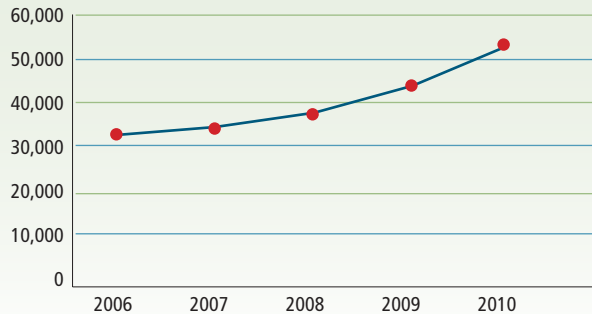

America's Youngest Outcasts 2010 documents the numbers of homeless children in every state and ranks the states from 1 (best) to 50 (worst) using data and research on the extent of child homelessness, child well-being, risk for child homelessness, and state planning and policy activities. The state page below displays some of the key data used in this ranking.

# Arizona

For the complete Report Card (including sources), please visit: [www.HomelessChildrenAmerica.org](http://www.HomelessChildrenAmerica.org)

STATE RANKS (1-50, 1 = best)

**2010 Extent of Child Homelessness Rank: 44**

Homeless Children in 2010: **53,129**

Homeless Children: 2006 to 2010

**2010 Child Wellbeing Rank: 33**

Health Problems of Children Below 100% Poverty