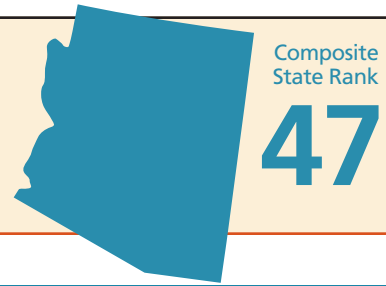

America's Youngest Outcasts 2010 documents the numbers of homeless children in every state and ranks the states from 1 (best) to 50 (worst) using data and research on the extent of child homelessness, child well-being, risk for child homelessness, and state planning and policy activities. The state page below displays some of the key data used in this ranking.

Arizona