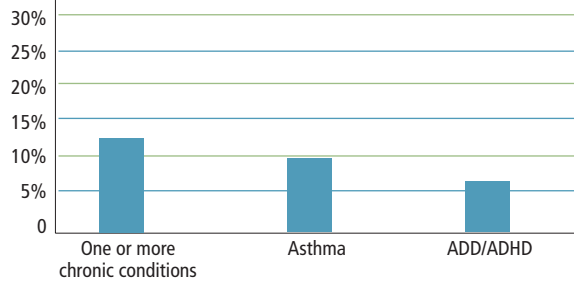

# Arizona

For the complete Report Card (including sources), please visit: [www.HomelessChildrenAmerica.org](http://www.HomelessChildrenAmerica.org)

STATE RANKS (1-50, 1 = best)

**2010 Extent of Child Homelessness Rank: 44**

### Child Food Security

Households with very low food security: **6%**  
Eligible households participating in SNAP: **61%**

Education Proficiency: Reading and Math  
(NAEP 4th & 8th Grade/Children Eligible for School Lunch)